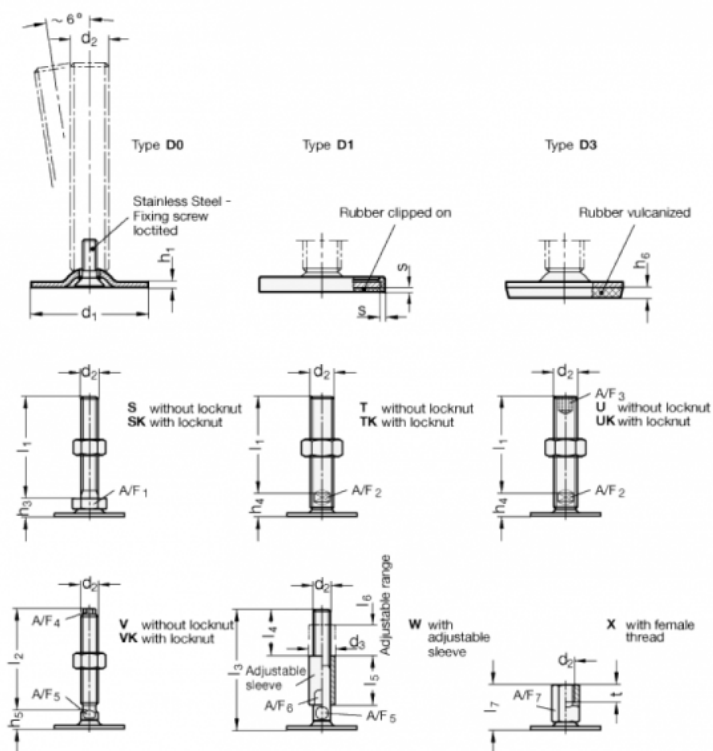

Article number: 204140M16150D1U

Description: E+G levelling foot  
GN 41-40-M16-150-D1-U

Note: U Without nut, Hexagon socket at the top, Wrench flat at the bottom

## Measures

$$A/F2 = 12$$

$$s = 1.5$$

$$A/F3 = 8$$

$$d1 = 40$$

$$d2 = M16$$

$$h1 = 2$$

$$h4 = 17$$

$$h6 =$$

$$l1 = 150$$